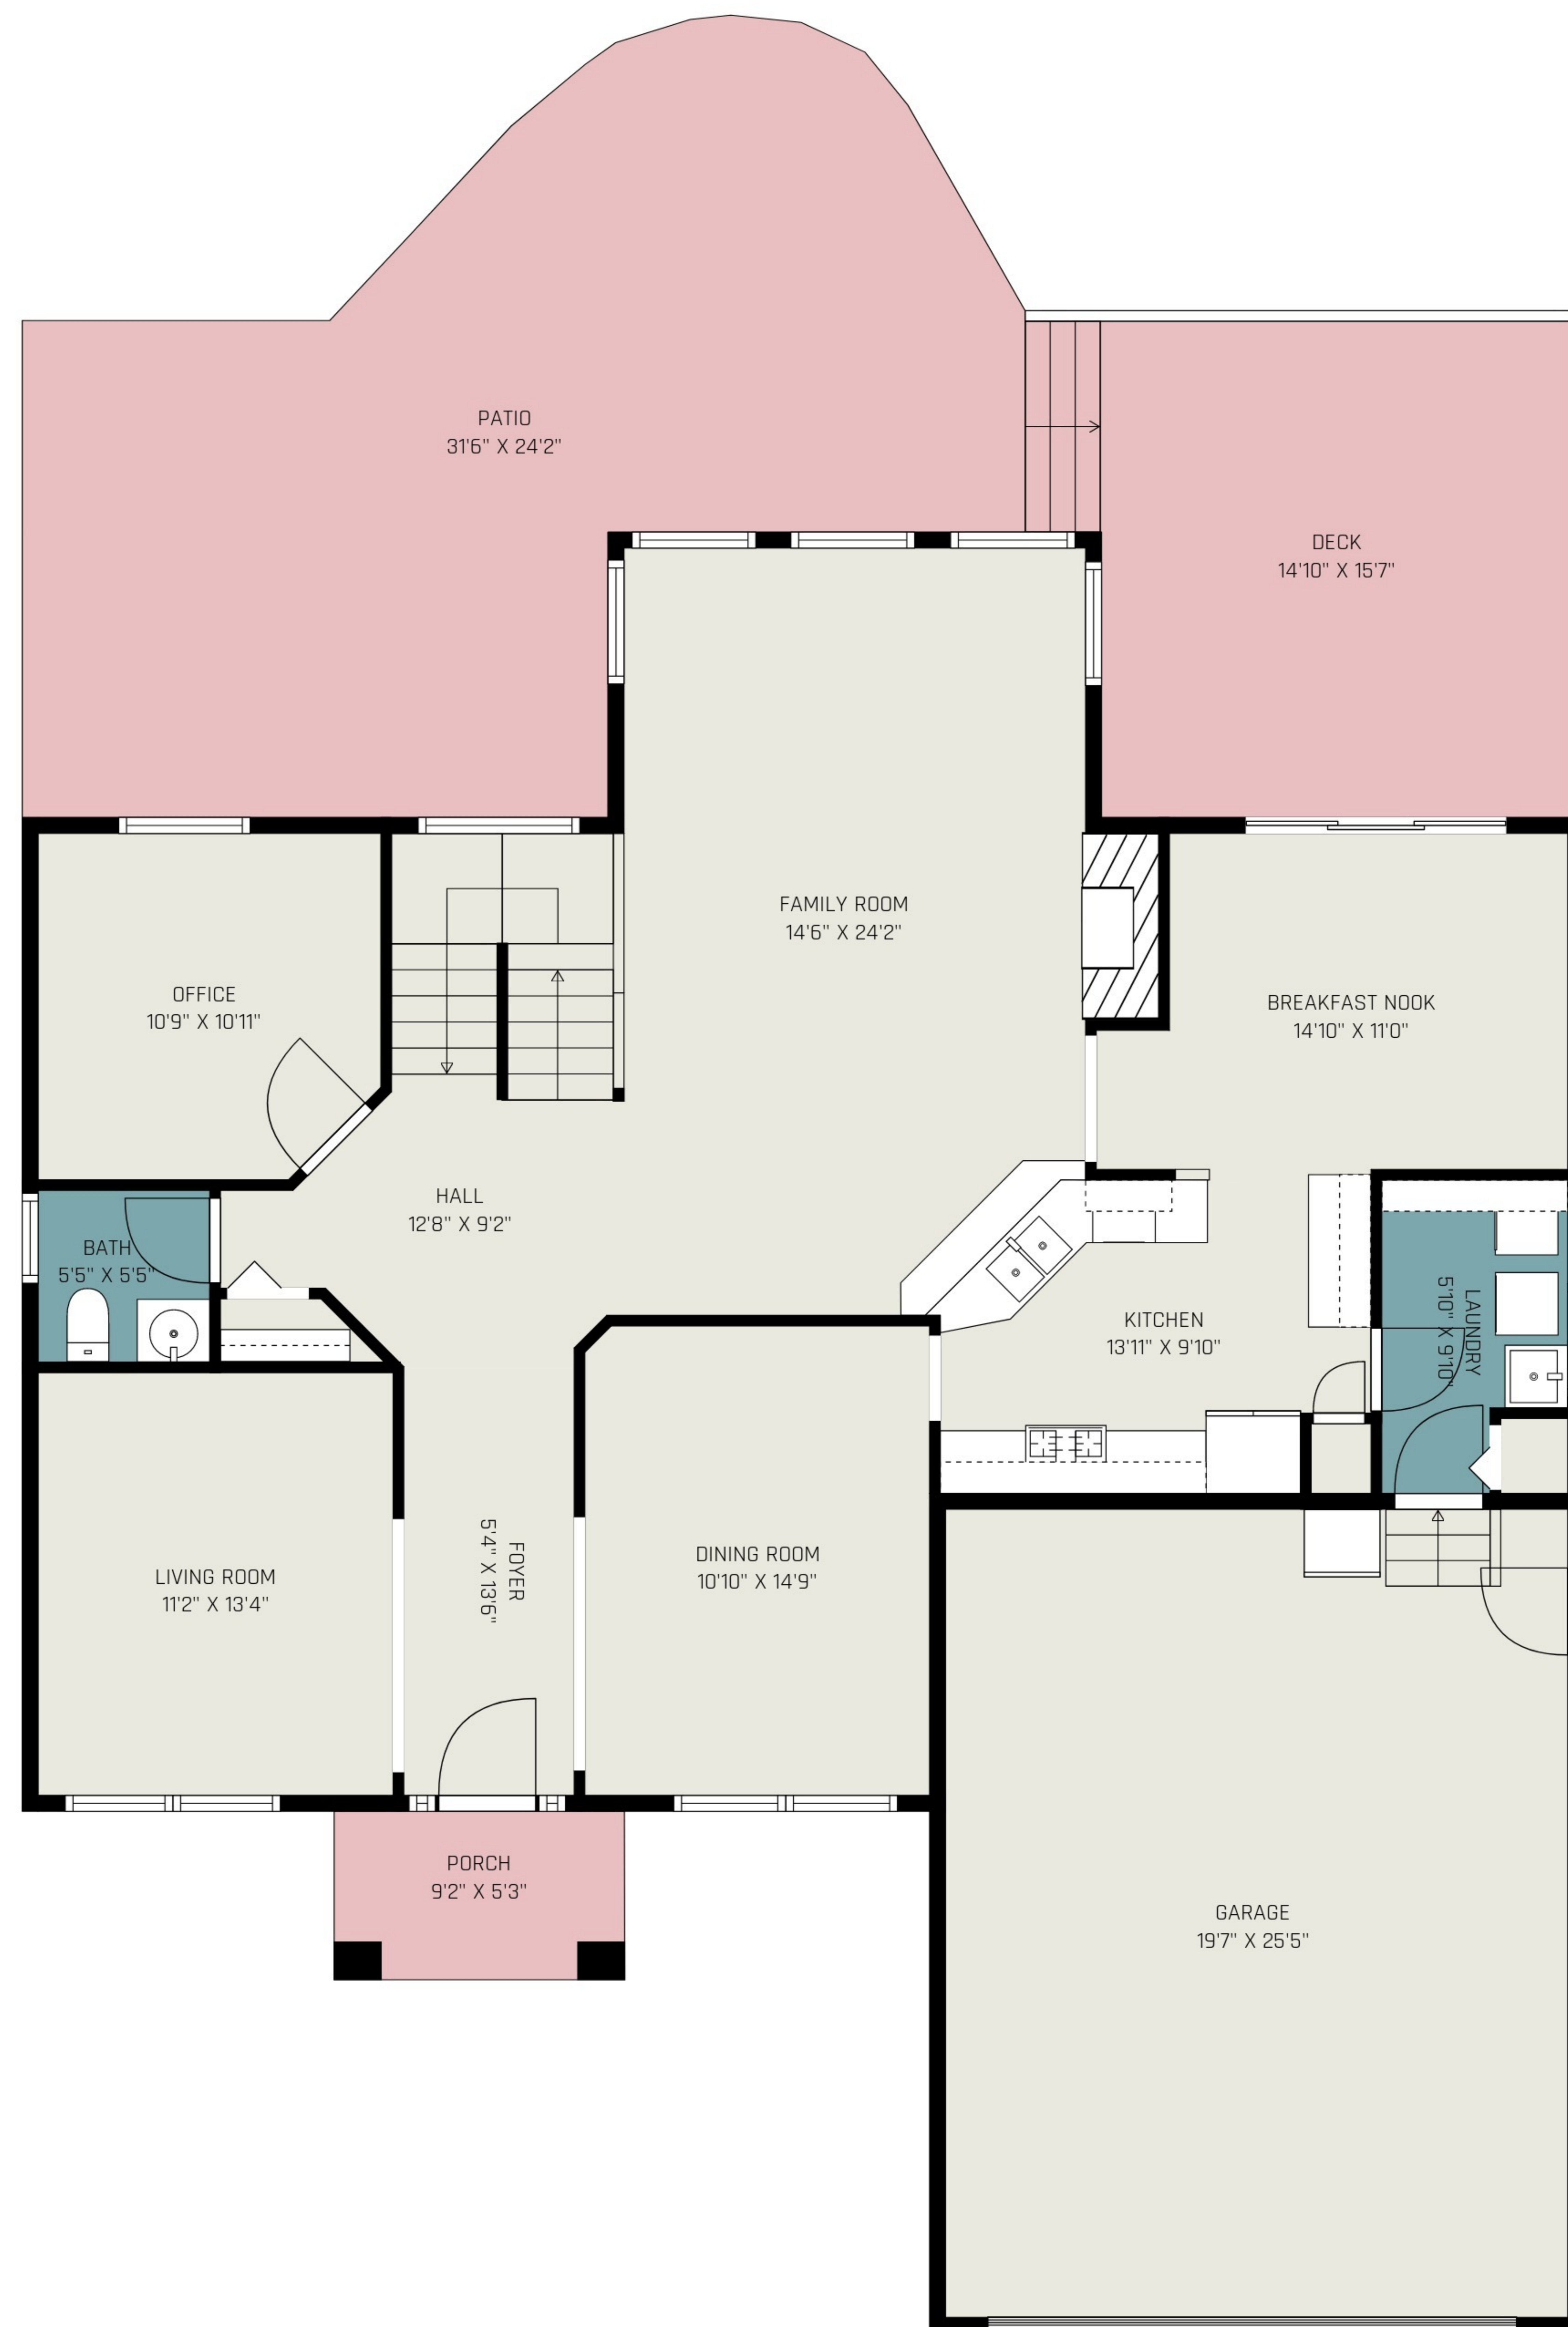

TOTAL: 3647 sq. ft

Below Ground: 1073 sq. ft, FLOOR 2: 1397 sq. ft, FLOOR 3: 1177 sq. ft
 EXCLUDED AREAS: UTILITY: 239 sq. ft, LOW CEILING: 31 sq. ft, PORCH: 48 sq. ft,
 PATIO: 513 sq. ft, DECK: 247 sq. ft, GARAGE: 497 sq. ft,
 OPEN TO BELOW: 339 sq. ft

ALL IMAGES, DIMENSIONS, AND OTHER INFORMATION CONTAINED HEREIN ARE APPROXIMATE AND FOR ILLUSTRATIVE PURPOSES ONLY, AND SHALL NOT BE RELIED UPON BY ANY PARTY. NEXT DOOR PHOTOS MAKES NO REPRESENTATIONS OR WARRANTIES, AND DISCLAIMS ANY AND ALL LIABILITY ARISING FROM USE OF THIS INFORMATION. ALL INFORMATION HEREIN SHALL BE SUBJECT TO THE TERMS AND CONDITIONS FOUND AT NEXTDOORPHOTOS.COM/TC.